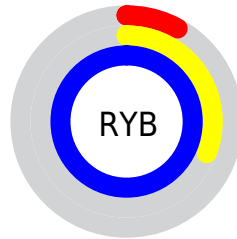

## Conversions Part 2

<b>Format</b>	<b>Color</b>
R <sub>Y</sub> B	21, 78, 255
Decimal	1401343
CIE Lab	46.88, 38.88, -83.69
CIE LCh	47, 92.280, 294.918
Yxy	15.9281, 0.1676, 0.1179
Android (android.graphics.Color)	4279591423 (0xFF1561FF)
YUV	92.2880, 80.2170, -62.5196
Hunter-Lab	39.9100, 31.3878, -115.4063

# Details

The CIELab color **46.88, 38.88, -83.69** is a dark color, and the websafe version is hex **3366FF**. The color can be described as dark washed azure. A complement of this color would be **78.21, 16.80, 78.59**, and the grayscale version is **38.90, 0.00, -0.00**.

A 20% lighter version of the original color is **63.29, 19.83, -56.96**, and **30.61, 45.00, -77.44** is the 20% darker color. If you saturate the color by 10%, you get **43.32, 47.19, -89.55**, and if you desaturate by 10%, it is **51.72, 29.50, -75.76**.

# Distribution

- Red (8%)
- Green (38%)
- Blue (100%)

- Red (8%)
- Yellow (31%)
- Blue (100%)

- Cyan (92%)
- Magenta (62%)
- Yellow (0%)
- Black (0%)

- Cyan (92%)
- Magenta (62%)
- Yellow (0%)