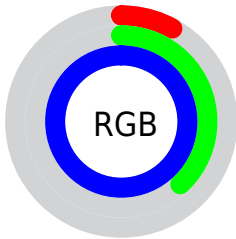

Distribution

- Red (8%)
- Green (38%)
- Blue (100%)