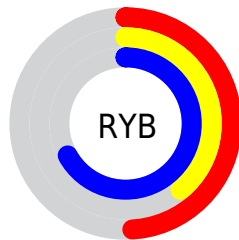

# Details

The CIELab color  $47.12, 25.47, -34.51$  is a dark color, and the websafe version is hex  $666699$ . A complement of this color would be  $66.27, -20.70, 33.73$ , and the grayscale version is  $48.17, 0.00, -0.01$ .

A 20% lighter version of the original color is  $67.10, 25.62, -34.74$ , and  $27.18, 25.32, -34.19$  is the 20% darker color. If you saturate the color by 10%, you get  $41.92, 32.51, -42.82$ , and if you desaturate by 10%, it is  $52.45, 18.76, -26.12$ .

# Distribution

Red (49%)

Green (39%)

Blue (67%)

Red (49%)

Yellow (39%)

Blue (67%)

Cyan (27%)