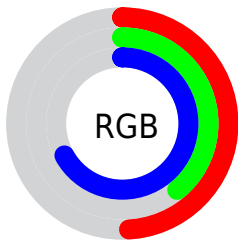

Distribution

Red (49%)

Green (39%)

Blue (67%)