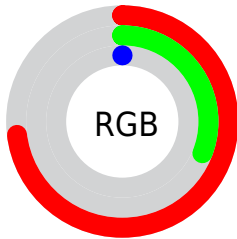

Distribution

Red (73%)

Green (31%)

Blue (0%)