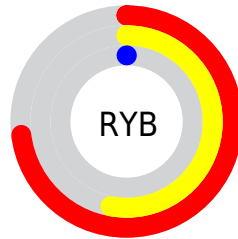

Details

The CIELab color **46.99, 41.04, 57.03** is a dark color, and the websafe version is hex **CC6600**. A complement of this color would be **44.97, 3.95, -48.19**, and the grayscale version is **43.24, 0.00, -0.01**.

A 20% lighter version of the original color is **66.98, 41.04, 57.05**, and **27.23, 41.35, 39.42** is the 20% darker color. If you saturate the color by 10%, you get **46.99, 41.04, 57.03**, and if you desaturate by 10%, it is **49.18, 35.84, 53.67**.

Distribution

Red (73%)

Green (31%)

Blue (0%)

Red (73%)

Yellow (53%)

Blue (0%)

Cyan (0%)