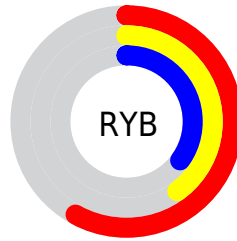

- Red (58%)
- Yellow (40%)
- Blue (35%)