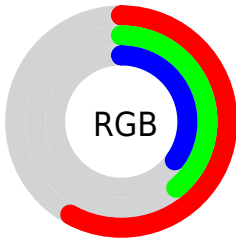

Distribution

- Red (58%)
- Green (39%)
- Blue (35%)