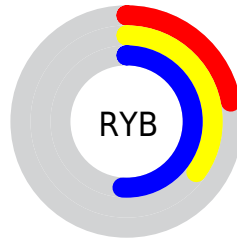

- Red (22%)
- Yellow (35%)
- Blue (51%)