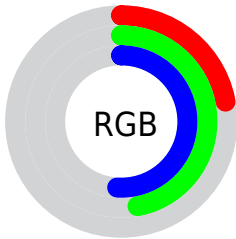

Distribution

- Red (22%)
- Green (47%)
- Blue (51%)