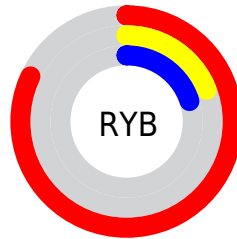

- Red (82%)
- Yellow (19%)
- Blue (20%)