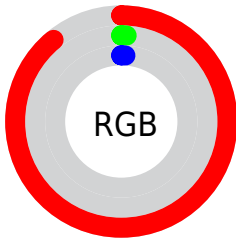

Distribution

Red (89%)

Green (1%)

Blue (1%)