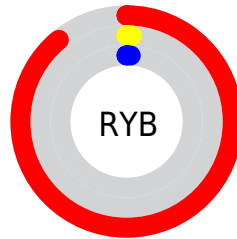

Details

The CIELab color **47.26, 72.97, 60.77** is a dark color, and the websafe version is hex **CC0000**. The color can be described as dark washed red. A complement of this color would be **81.75, -43.79, -12.94**, and the grayscale version is **29.41, 0.00, -0.00**.

A 20% lighter version of the original color is **60.81, 60.67, 52.07**, and **32.86, 56.54, 46.95** is the 20% darker color. If you saturate the color by 10%, you get **47.20, 73.11, 61.36**, and if you desaturate by 10%, it is **48.16, 70.84, 53.90**.

Distribution

Red (89%)

Green (1%)

Blue (1%)

Red (89%)

Yellow (1%)

Blue (1%)

Cyan (0%)