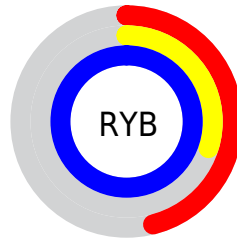

- Red (46%)
- Yellow (30%)
- Blue (100%)