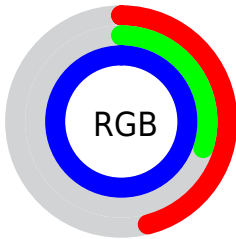

Distribution

- Red (46%)
- Green (30%)
- Blue (100%)