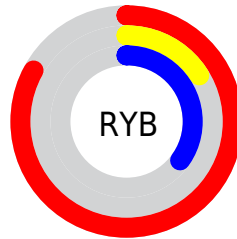

- Red (83%)
- Yellow (16%)
- Blue (35%)