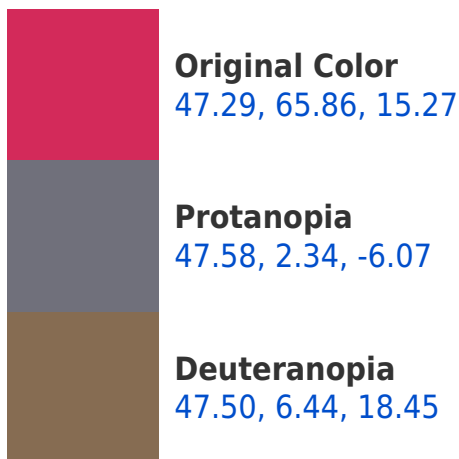

## **Background**

This preview shows how black text looks on a background with the CIELab color 127.29, 65.86, 15.27.

## Dichromacy

**Tritanopia**  
47.21, 60.72, 37.32

# Trichromacy

**Original Color**  
47.29, 65.86, 15.27

**Protanomaly**  
44.60, 28.49, -2.82

**Deuteranomaly**  
45.19, 32.20, 14.11

**Tritanomaly**  
47.25, 62.51, 29.80

# Monochromacy

**Original Color**  
47.29, 65.86, 15.27

**Achromatopsia**  
41.55, 0.00, -0.01

**Achromatomaly**  
40.84, 27.81, 1.36