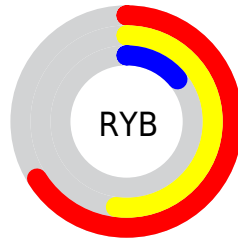

- Red (66%)
- Yellow (52%)
- Blue (14%)