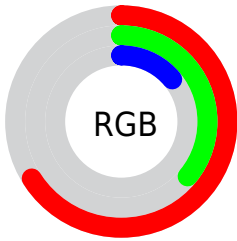

Distribution

- Red (66%)
- Green (36%)
- Blue (14%)