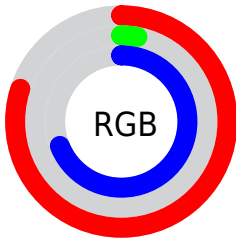

Distribution

- Red (80%)
- Green (3%)
- Blue (69%)