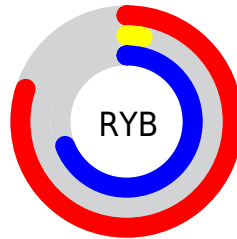

- Red (80%)
- Yellow (3%)
- Blue (69%)