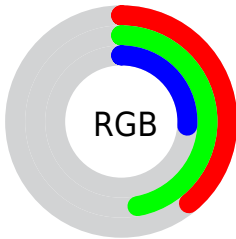

Distribution

- Red (39%)
- Green (47%)
- Blue (26%)