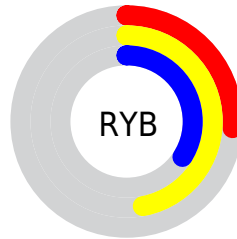

- Red (26%)
- Yellow (47%)
- Blue (34%)