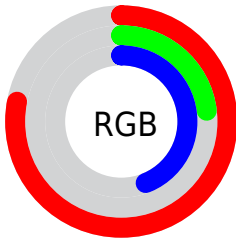

Distribution

- Red (78%)
- Green (23%)
- Blue (44%)