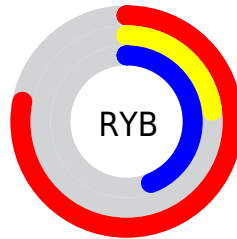

- Red (78%)
- Yellow (23%)
- Blue (44%)