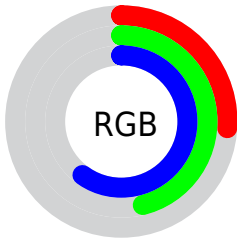

Distribution

- Red (26%)
- Green (46%)
- Blue (60%)