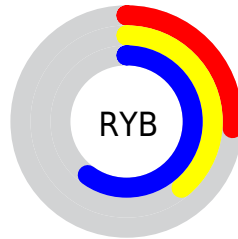

- Red (26%)
- Yellow (39%)
- Blue (60%)