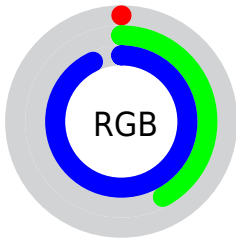

Distribution

- Red (0%)
- Green (42%)
- Blue (93%)