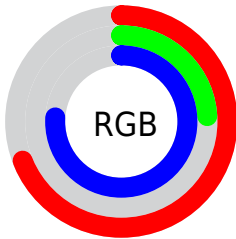

Distribution

Red (69%)

Green (24%)

Blue (76%)