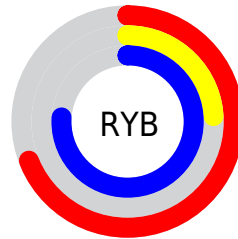

# Details

The CIELab color **47.58, 63.77, -47.39** is a dark color, and the websafe version is hex **CC33CC**. The color can be described as middle muted purple. A complement of this color would be **69.89, -56.99, 54.88**, and the grayscale version is **46.49, 0.00, -0.01**.

A 20% lighter version of the original color is **67.71, 63.64, -47.08**, and **29.12, 59.63, -45.14** is the 20% darker color. If you saturate the color by 10%, you get **44.88, 69.79, -51.74**, and if you desaturate by 10%, it is **50.96, 56.08, -41.99**.

# Distribution

Red (69%)

Green (24%)

Blue (76%)

Red (69%)

Yellow (24%)

Blue (76%)

Cyan (9%)