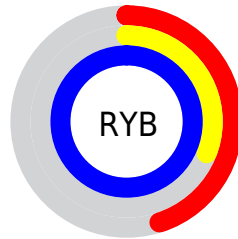

- Red (45%)
- Yellow (31%)
- Blue (100%)