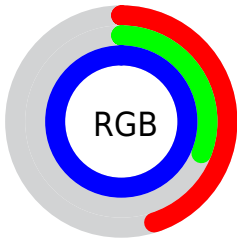

Distribution

- Red (45%)
- Green (31%)
- Blue (100%)