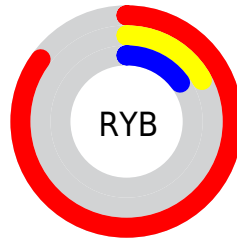

- Red (85%)
- Yellow (17%)
- Blue (15%)