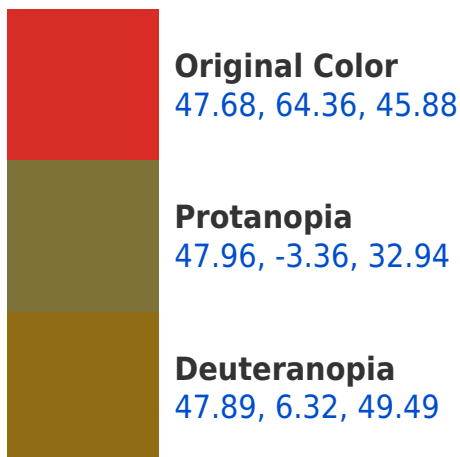

A 20% lighter version of the original color is **63.54, 55.53, 39.95**, and **31.06, 54.45, 44.88** is the 20% darker color. If you saturate the color by 10%, you get **45.98, 68.40, 54.29**, and if you desaturate by 10%, it is **50.34, 58.34, 36.90**.

Large Text (above 18pt) WCAG AAA ✓ Pass

Any Text WCAG AAA ✓ Pass

If you want to check with other color combinations, try the [Color Contrast Checker](#).

CIELab 127.68, 64.36, 45.88

Background

This preview shows how black text looks on a background with the CIELab color 127.68, 64.36, 45.88.

This preview shows how white text looks on a background with the CIELab color 127.68, 64.36, 45.88.

Color Blindness Simulation

Color vision deficiency is a very complex topic, and I could not describe the different causes any better than Wikipedia does, so if you want to learn more, you should check out their [article about color blindness](#).

Dichromacy

Tritanopia
47.63, 64.74, 43.72

Trichromacy

Original Color
47.68, 64.36, 45.88

Protanomaly
45.28, 25.33, 34.56

Deuteranomaly
45.81, 31.16, 46.41

Tritanomaly
47.62, 64.71, 44.24

Monochromacy