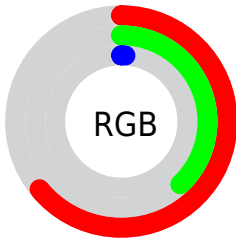

Distribution

Red (64%)

Green (38%)

Blue (1%)