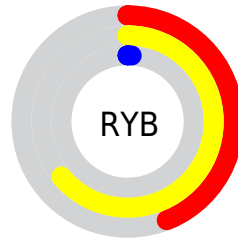

Details

The CIELab color **47.66, 20.44, 54.88** is a dark color, and the websafe version is hex **996600**. A complement of this color would be **31.34, 21.40, -56.03**, and the grayscale version is **45.25, 0.00, -0.01**.

A 20% lighter version of the original color is **67.68, 20.37, 54.86**, and **27.77, 21.03, 38.33** is the 20% darker color. If you saturate the color by 10%, you get **47.36, 21.08, 55.39**, and if you desaturate by 10%, it is **49.33, 16.98, 52.15**.

Distribution

Red (64%)

Green (38%)

Blue (1%)

Red (44%)

Yellow (64%)

Blue (1%)

Cyan (0%)