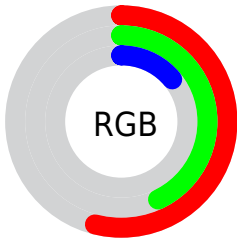

Distribution

- Red (54%)
- Green (43%)
- Blue (14%)