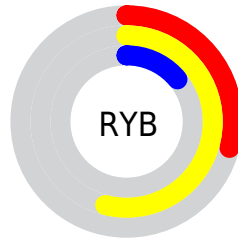

- Red (29%)
- Yellow (54%)
- Blue (14%)