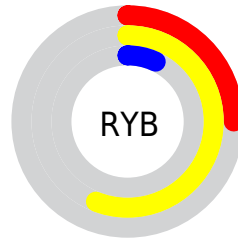

Details

The CIELab color **47.76, 5.73, 50.54** is a dark color, and the websafe version is hex **996600**. A complement of this color would be **25.44, 24.98, -53.47**, and the grayscale version is **45.83, 0.00, -0.01**.

A 20% lighter version of the original color is **67.78, 6.02, 50.59**, and **27.88, 6.50, 37.42** is the 20% darker color. If you saturate the color by 10%, you get **46.65, 7.73, 53.05**, and if you desaturate by 10%, it is **48.91, 3.95, 46.65**.

Distribution

Red (56%)

Green (42%)

Blue (7%)

Red (25%)

Yellow (56%)

Blue (7%)

Cyan (0%)