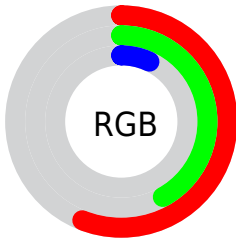

Distribution

Red (56%)

Green (42%)

Blue (7%)