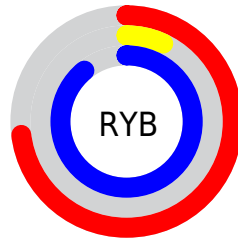

- Red (73%)
- Yellow (7%)
- Blue (89%)