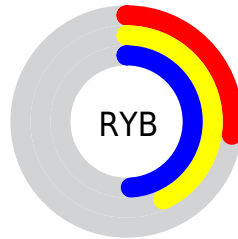

## Conversions Part 2

Format	Color
<b>RYB</b>	69, 110, 125
Decimal	4554073
CIELab	47.82, -27.14, 14.00
CIELCh	48, 30.538, 152.713
Yxy	16.6532, 0.2876, 0.4132
Android (android.graphics.Color)	4282744153 (0xFF457D59)
YUV	104.1520, -7.4699, -30.8283
Hunter-Lab	40.8083, -20.7165, 11.0518

# Details

The CIELab color  $47.82, -27.14, 14.00$  is a dark color, and the websafe version is hex  $669966$ . A complement of this color would be  $37.18, 29.28, -10.52$ , and the grayscale version is  $44.10, 0.00, -0.01$ .

A 20% lighter version of the original color is  $67.80, -27.22, 14.03$ , and  $27.64, -26.95, 13.88$  is the 20% darker color. If you saturate the color by 10%, you get  $47.13, -32.36, 17.60$ , and if you desaturate by 10%, it is  $48.64, -21.47, 10.56$ .

# Distribution

 Red (27%)

 Green (49%)

 Blue (35%)

 Red (27%)

 Yellow (43%)

 Blue (49%)

 Cyan (45%)