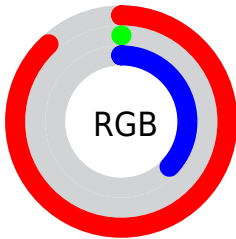

Distribution

- Red (88%)
- Green (0%)
- Blue (37%)