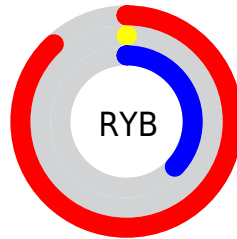

- Red (88%)
- Yellow (0%)
- Blue (37%)