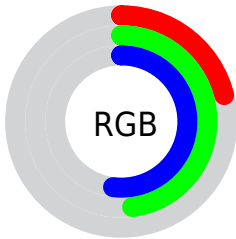

Distribution

- Red (21%)
- Green (48%)
- Blue (52%)