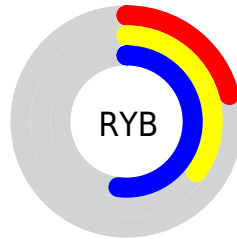

## Conversions Part 2

Format	Color
<b>RYB</b>	<b>53, 90, 133</b>
Decimal	3505029
CIELab	47.77, -18.70, -12.06
CIELCh	48, 22.252, 212.819
Yxy	16.6140, 0.2362, 0.3070
Android (android.graphics.Color)	4281695109 (0xFF357B85)
YUV	103.2100, 14.6865, -44.0342
Hunter-Lab	40.7603, -15.3526, -7.4246

# Details

The CIELab color  $47.77, -18.70, -12.06$  is a dark color, and the websafe version is hex  $336666$ . A complement of this color would be  $35.59, 29.10, 20.17$ , and the grayscale version is  $43.64, 0.00, -0.01$ .

# Distribution

- Red (21%)
- Green (48%)
- Blue (52%)

- Red (21%)
- Yellow (35%)
- Blue (52%)

- Cyan (60%)
- Magenta (8%)
- Yellow (0%)
- Black (48%)

- Cyan (79%)
- Magenta (52%)
- Yellow (48%)