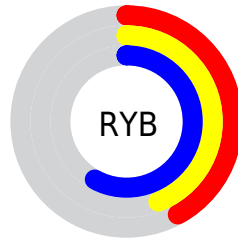

# Details

The CIELab color  $48.07, 6.65, -20.19$  is a dark color, and the websafe version is hex  $666699$ . A complement of this color would be  $58.97, -4.15, 19.87$ , and the grayscale version is  $48.22, 0.00, -0.01$ .

A 20% lighter version of the original color is  $68.16, 6.35, -19.98$ , and  $27.92, 6.79, -20.30$  is the 20% darker color. If you saturate the color by 10%, you get  $43.28, 10.03, -27.70$ , and if you desaturate by 10%, it is  $52.87, 3.86, -12.78$ .

# Distribution

Red (42%)

Green (44%)

Blue (58%)

Red (42%)

Yellow (44%)

Blue (58%)

Cyan (28%)