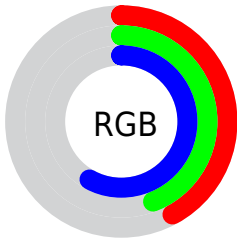

Distribution

Red (42%)

Green (44%)

Blue (58%)