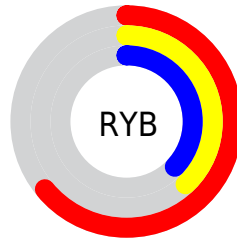

- Red (64%)
- Yellow (38%)
- Blue (37%)