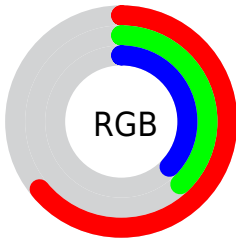

Distribution

- Red (64%)
- Green (38%)
- Blue (37%)