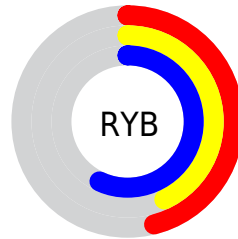

# Details

The CIELab color  $48.23, 10.39, -18.10$  is a dark color, and the websafe version is hex  $666699$ . A complement of this color would be  $58.76, -8.82, 17.77$ , and the grayscale version is  $48.82, 0.00, -0.01$ .

A 20% lighter version of the original color is  $68.31, 9.99, -18.01$ , and  $28.07, 10.54, -18.08$  is the 20% darker color. If you saturate the color by 10%, you get  $43.28, 15.40, -25.82$ , and if you desaturate by 10%, it is  $53.19, 5.82, -10.49$ .

# Distribution

Red (46%)

Green (43%)

Blue (57%)

Red (46%)

Yellow (43%)

Blue (57%)

Cyan (19%)