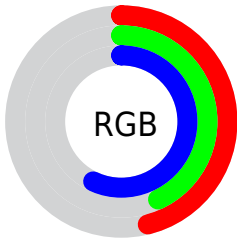

Distribution

Red (46%)

Green (43%)

Blue (57%)