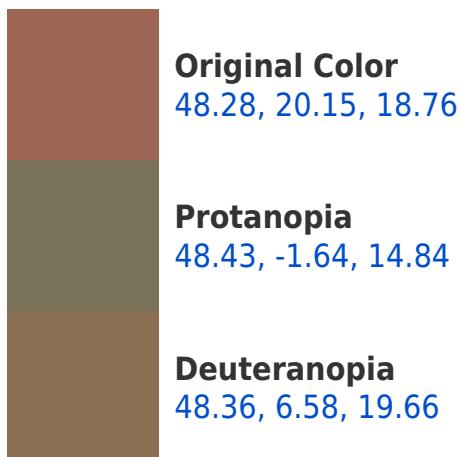

# Black Background

This preview shows how the CIE Lab color 128.28, 20.15, 18.76 looks on a black background.

## **Background**

This preview shows how black text looks on a background with the CIELab color 128.28, 20.15, 18.76.

## Dichromacy

**Tritanopia**  
48.29, 25.24, 6.32

# Trichromacy

**Original Color**  
48.28, 20.15, 18.76

**Protanomaly**  
48.17, 6.07, 15.83

**Deuteranomaly**  
48.35, 11.47, 19.19

**Tritanomaly**  
48.20, 23.23, 10.97