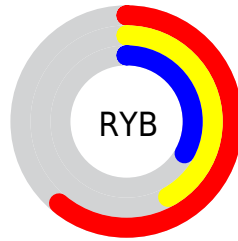

- Red (61%)
- Yellow (42%)
- Blue (33%)