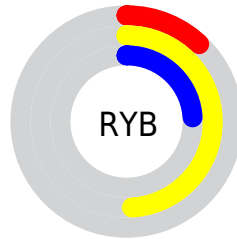

- Red (12%)
- Yellow (49%)
- Blue (24%)