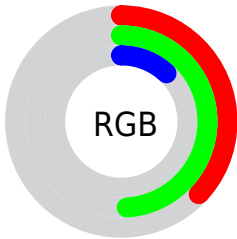

Distribution

- Red (37%)
- Green (49%)
- Blue (12%)