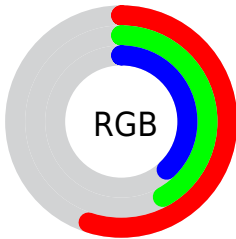

Distribution

Red (55%)

Green (42%)

Blue (38%)