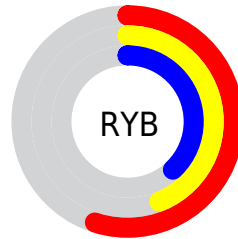

## Conversions Part 2

<b>Format</b>	<b>Color</b>
<b>R<sub>YB</sub></b>	140, 112, 97
Decimal	9202785
CIE <sub>Lab</sub>	48.47, 11.04, 11.04
CIE <sub>LCh</sub>	48, 15.613, 45.000
Yxy	17.1672, 0.3730, 0.3492
Android (android.graphics.Color)	4287392865 (0xFF8C6C61)
YUV	116.3140, -9.5218, 20.7726
Hunter-Lab	41.4333, 6.5024, 9.4598

# Details

The CIELab color **48.47, 11.04, 11.04** is a dark color, and the websafe version is hex **996666**. A complement of this color would be **52.00, -8.54, -9.62**, and the grayscale version is **49.00, 0.00, -0.01**.

A 20% lighter version of the original color is **68.32, 11.23, 10.60**, and **28.37, 11.47, 10.69** is the 20% darker color. If you saturate the color by 10%, you get **45.44, 15.26, 15.19**, and if you desaturate by 10%, it is **51.59, 7.13, 7.19**.

# Distribution

Red (55%)

Green (42%)

Blue (38%)

Red (55%)

Yellow (44%)

Blue (38%)

Cyan (0%)