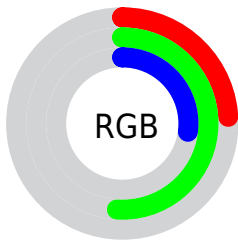

Distribution

- Red (24%)
- Green (51%)
- Blue (27%)