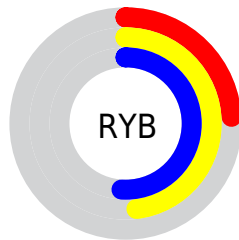

## Conversions Part 2

<b>Format</b>	<b>Color</b>
<b>RYB</b>	62, 122, 129
Decimal	4096326
CIELab	48.47, -34.65, 25.57
CIELCh	48, 43.063, 143.574
Yxy	17.1672, 0.2986, 0.4685
Android (android.graphics.Color)	4282286406 (0xFF3E8146)
YUV	102.2410, -15.8948, -35.2914
Hunter-Lab	41.4333, -25.3659, 16.7938

# Details

The CIELab color  $48.47, -34.65, 25.57$  is a dark color, and the websafe version is hex  $336633$ . A complement of this color would be  $36.92, 37.39, -20.86$ , and the grayscale version is  $43.36, 0.00, -0.01$ .

# Distribution

- Red (24%)
- Green (51%)
- Blue (27%)

- Red (24%)
- Yellow (48%)
- Blue (51%)

- Cyan (52%)
- Magenta (0%)
- Yellow (46%)
- Black (49%)

- Cyan (76%)
- Magenta (49%)
- Yellow (73%)