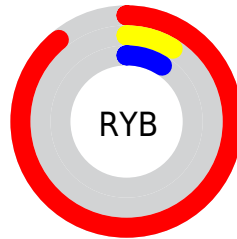

Details

The CIE Lab color **48.47, 71.58, 54.97** is a dark color, and the websafe version is hex **CC0000**. The color can be described as dark washed red. A complement of this color would be **82.51, -43.51, -12.85**, and the grayscale version is **35.94, 0.00, -0.00**.

A 20% lighter version of the original color is **61.88, 58.71, 46.06**, and **33.31, 57.06, 47.46** is the 20% darker color. If you saturate the color by 10%, you get **47.62, 73.59, 61.70**, and if you desaturate by 10%, it is **50.25, 67.45, 45.61**.

Distribution

Red (89%)

Green (9%)

Blue (9%)

Red (89%)

Yellow (9%)

Blue (9%)

Cyan (0%)