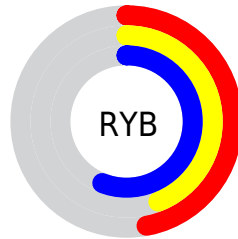

- Red (47%)
- Yellow (44%)
- Blue (56%)