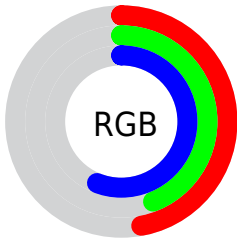

Distribution

- Red (47%)
- Green (44%)
- Blue (56%)