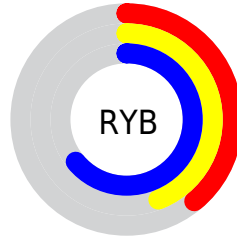

- Red (39%)
- Yellow (44%)
- Blue (64%)