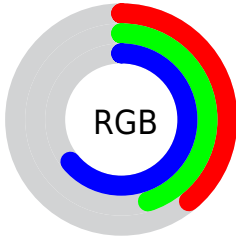

Distribution

- Red (39%)
- Green (45%)
- Blue (64%)