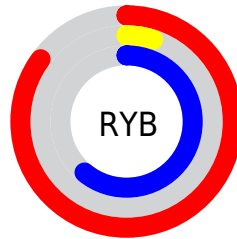

- Red (85%)
- Yellow (5%)
- Blue (61%)