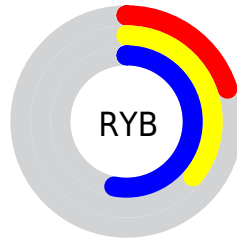

- Red (20%)
- Yellow (36%)
- Blue (53%)