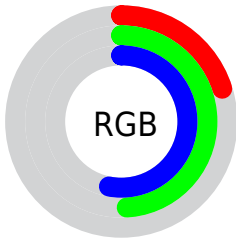

Distribution

- Red (20%)
- Green (49%)
- Blue (53%)