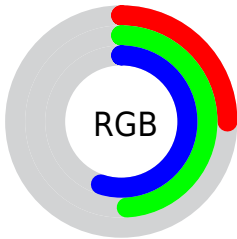

Distribution

- Red (25%)
- Green (49%)
- Blue (55%)