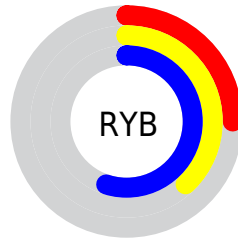

- Red (25%)
- Yellow (38%)
- Blue (55%)