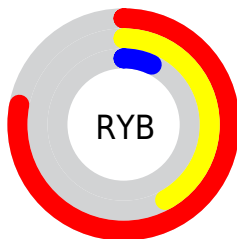

Details

The CIELab color **49.05, 45.79, 54.67** is a dark color, and the websafe version is hex **CC3300**. The color can be described as dark washed red. A complement of this color would be **54.78, -8.73, -39.51**, and the grayscale version is **45.51, 0.00, -0.01**.

A 20% lighter version of the original color is **67.97, 42.92, 53.19**, and **29.14, 46.13, 41.97** is the 20% darker color. If you saturate the color by 10%, you get **47.02, 50.84, 58.17**, and if you desaturate by 10%, it is **51.63, 39.87, 49.07**.

Distribution

Red (78%)

Green (31%)

Blue (7%)

Red (78%)

Yellow (42%)

Blue (7%)

Cyan (0%)