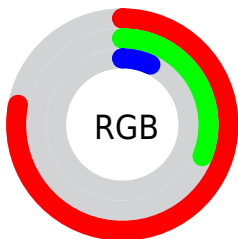

Distribution

Red (78%)

Green (31%)

Blue (7%)