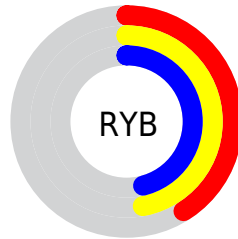

- Red (41%)
- Yellow (47%)
- Blue (46%)