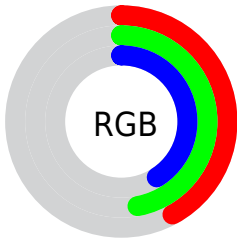

Distribution

- Red (42%)
- Green (47%)
- Blue (41%)