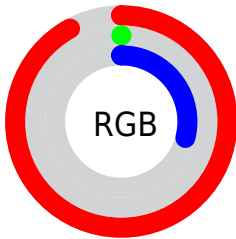

Distribution

- Red (92%)
- Green (0%)
- Blue (29%)