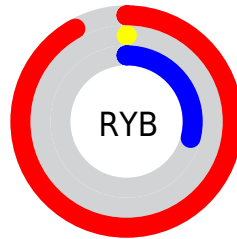

- Red (92%)
- Yellow (0%)
- Blue (29%)