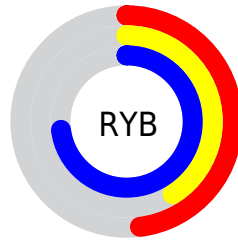

# Details

The CIELab color  $49.02, 26.14, -40.26$  is a dark color, and the websafe version is hex  $6666CC$ . A complement of this color would be  $72.09, -19.41, 38.82$ , and the grayscale version is  $49.88, 0.00, -0.01$ .

A 20% lighter version of the original color is  $68.98, 26.57, -40.59$ , and  $29.07, 25.62, -39.96$  is the 20% darker color. If you saturate the color by 10%, you get  $43.24, 33.54, -49.55$ , and if you desaturate by 10%, it is  $54.94, 19.28, -30.88$ .

# Distribution

Red (48%)

Green (41%)

Blue (73%)

Red (48%)

Yellow (41%)

Blue (73%)

Cyan (34%)