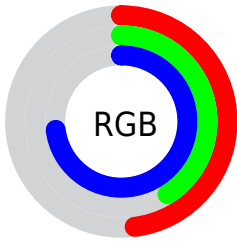

Distribution

Red (48%)

Green (41%)

Blue (73%)