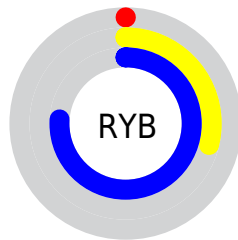

- Red (0%)
- Yellow (29%)
- Blue (76%)