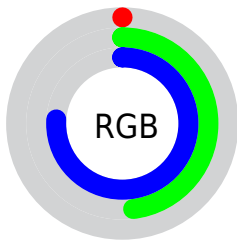

Distribution

- Red (0%)
- Green (48%)
- Blue (76%)