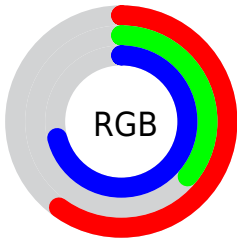

Distribution

Red (60%)

Green (36%)

Blue (71%)