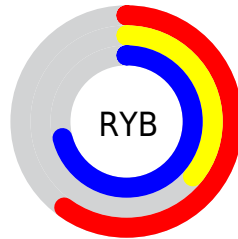

# Details

The CIELab color  $49.37, 39.82, -36.60$  is a dark color, and the websafe version is hex  $9966CC$ . A complement of this color would be  $67.60, -35.57, 38.13$ , and the grayscale version is  $50.66, 0.00, -0.01$ .

A 20% lighter version of the original color is  $69.37, 39.80, -36.48$ , and  $29.52, 39.73, -36.55$  is the 20% darker color. If you saturate the color by 10%, you get  $45.04, 47.85, -43.50$ , and if you desaturate by 10%, it is  $54.02, 31.43, -29.28$ .

# Distribution

Red (60%)

Green (36%)

Blue (71%)

Red (60%)

Yellow (36%)

Blue (71%)

Cyan (15%)