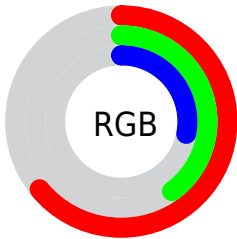

Distribution

- Red (64%)
- Green (40%)
- Blue (28%)