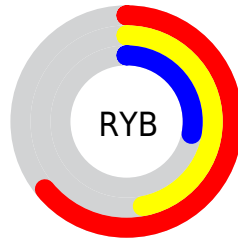

- Red (64%)
- Yellow (47%)
- Blue (28%)