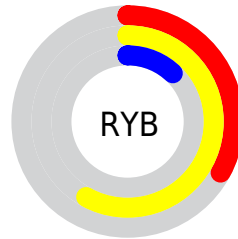

Details

The CIELab color **49.58, 6.68, 48.03** is a dark color, and the websafe version is hex **996600**. A complement of this color would be **30.54, 18.20, -48.82**, and the grayscale version is **48.07, 0.00, -0.01**.

A 20% lighter version of the original color is **69.51, 7.11, 47.97**, and **29.81, 7.07, 39.30** is the 20% darker color. If you saturate the color by 10%, you get **48.28, 8.87, 51.77**, and if you desaturate by 10%, it is **50.94, 4.77, 42.99**.

Distribution

Red (58%)

Green (44%)

Blue (12%)

Red (33%)

Yellow (58%)

Blue (12%)

Cyan (0%)