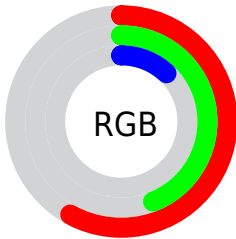

Distribution

Red (58%)

Green (44%)

Blue (12%)