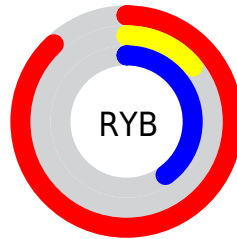

# Details

The CIELab color **49.56, 71.40, 12.04** is a dark color, and the websafe version is hex **CC3366**. The color can be described as dark washed rose. A complement of this color would be **79.73, -58.91, 19.58**, and the grayscale version is **42.20, 0.00, -0.01**.

A 20% lighter version of the original color is **64.51, 61.56, 3.89**, and **33.89, 58.64, 17.76** is the 20% darker color. If you saturate the color by 10%, you get **48.05, 73.90, 18.98**, and if you desaturate by 10%, it is **52.03, 66.55, 6.63**.

# Distribution

Red (88%)

Green (14%)

Blue (40%)

Red (88%)

Yellow (14%)

Blue (40%)

Cyan (0%)