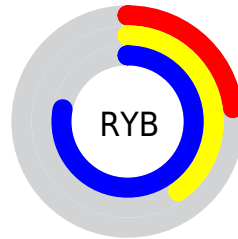

A 20% lighter version of the original color is **69.81, 6.80, -46.63**, and **30.69, 11.17, -45.56** is the 20% darker color. If you saturate the color by 10%, you get **45.91, 11.91, -53.59**, and if you desaturate by 10%, it is **53.86, 3.79, -40.84**.

# Distribution

Red (23%)

Green (47%)

Blue (78%)

Red (23%)

Yellow (40%)

Blue (78%)

Cyan (70%)