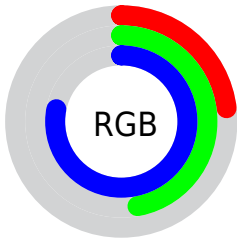

Distribution

Red (23%)

Green (47%)

Blue (78%)