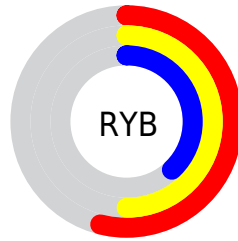

- Red (54%)
- Yellow (50%)
- Blue (38%)