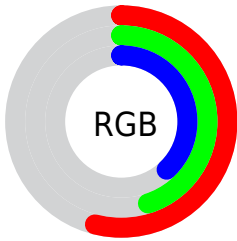

Distribution

- Red (54%)
- Green (45%)
- Blue (38%)