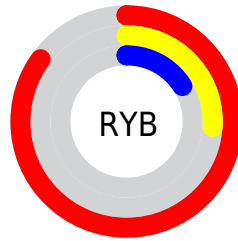

- Red (85%)
- Yellow (26%)
- Blue (16%)